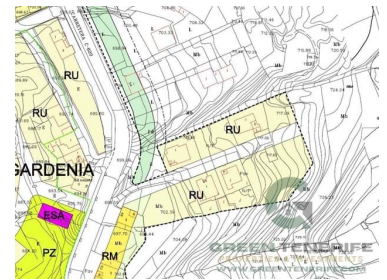

Adeje - Land

4000

Area (m²)

4000

Land Area (m²)

150 000 €

(EUR €)

Unique investment opportunity in Chío, Tenerife.

Unique investment opportunity in Chío! An exceptional plot of land for sale that combines 1200 square meters of urban land and 2500 square meters of rustic land, offering unparalleled versatility for various projects.

This land, located in a privileged area, has access from two streets, which facilitates mobility and maximizes development potential. In addition, it already has a project presented to the town hall for the construction of two single-family homes, which adds significant value for those who wish to start a profitable investment immediately.

With its large dimensions and extraordinary potential, this land is the ideal choice for visionary investors looking to take advantage of the urban growth of the area. Don't miss this opportunity to acquire a unique piece of land in a strategic location. Contact us to learn more and secure your

Dinesh B.

+34 665 51 56 55

dinesh@greentenerife.com

T +34 822 62 10 15 · E contact@greentenerife.com

Rua Zero, nº0 8000-000 Local

¹ (Call to national fixed network) | ² (Call to national mobile network)