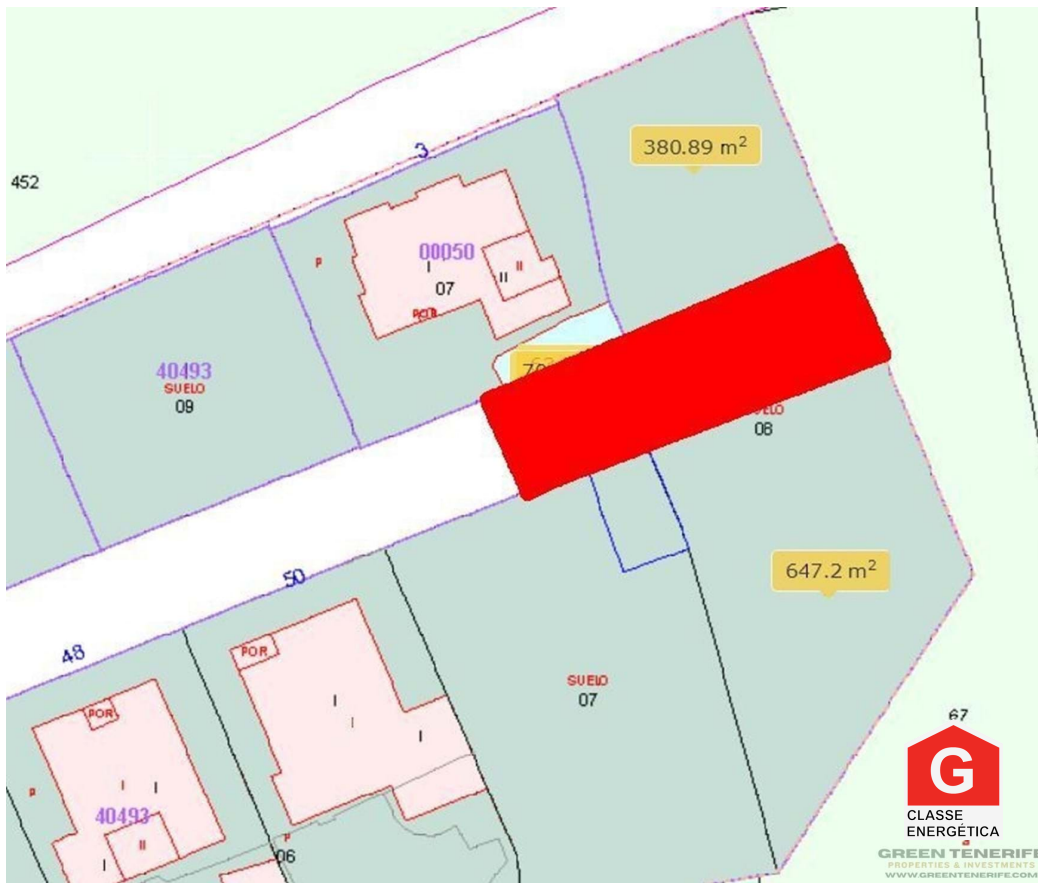

Adeje - Land

4000

Area (m²)

4000

Land Area (m²)

150 000 €

(EUR €)

Unique investment opportunity in Chío, Tenerife.

Unique investment opportunity in Chío! An exceptional plot of land for sale that combines 1200 square meters of urban land and 2500 square meters of rustic land, offering unparalleled versatility for various projects.

This land, located in a privileged area, has access from two streets, which facilitates mobility and maximizes development potential. In addition, it already has a project presented to the town hall for the construction of two single-family homes, which adds significant value for those who wish to start a profitable investment immediately.

With its large dimensions and extraordinary potential, this land is the ideal choice for visionary investors looking to take advantage of the urban growth of the area. Don't miss this opportunity to acquire a unique piece of land in a strategic location. Contact us to learn more and secure your

Dinesh B.

+34 665 51 56 55

dinesh@greentenerife.com

T +34 822 62 10 15 · E contact@greentenerife.com

Rua Zero, nº0 8000-000 Local

¹ (Call to national fixed network) | ² (Call to national mobile network)