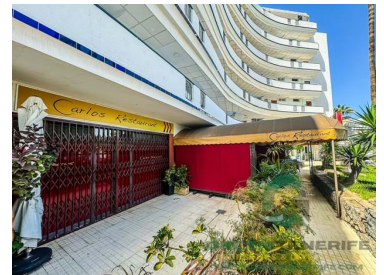

Adeje - Commercial property

2

Bathrooms

160

Area (m²)

750 000 €

(EUR €)

Restaurant for sale in Puerto Colón. Unique opportunity!

This magnificent restaurant is for sale in Costa Adeje, one of the most attractive areas in the south of Tenerife. Located near the beach and Puerto Colon, it is an area frequented by thousands of people every day. With an area of 160 square meters, this property is in excellent condition and ready to become your next business project.

The restaurant has 2 bathrooms and a large terrace with sea views, ideal for enjoying moments outdoors. In addition, it is equipped with air conditioning and an alarm system for added security. The fully equipped kitchen includes a storage room, perfect for preparing high-quality food that foodies will love.

Located in a quiet location, just minutes from numerous services and amenities, this restaurant represents a unique investment in a busy area. In addition, it is only 2 minutes from the beach, giving

Andy Delgado

+34 682 604 532

andy@greentenerife.com

T +34 822 62 10 15 · E contact@greentenerife.com

Rua Zero, nº0 8000-000 Local

¹ (Call to national fixed network) | ² (Call to national mobile network)